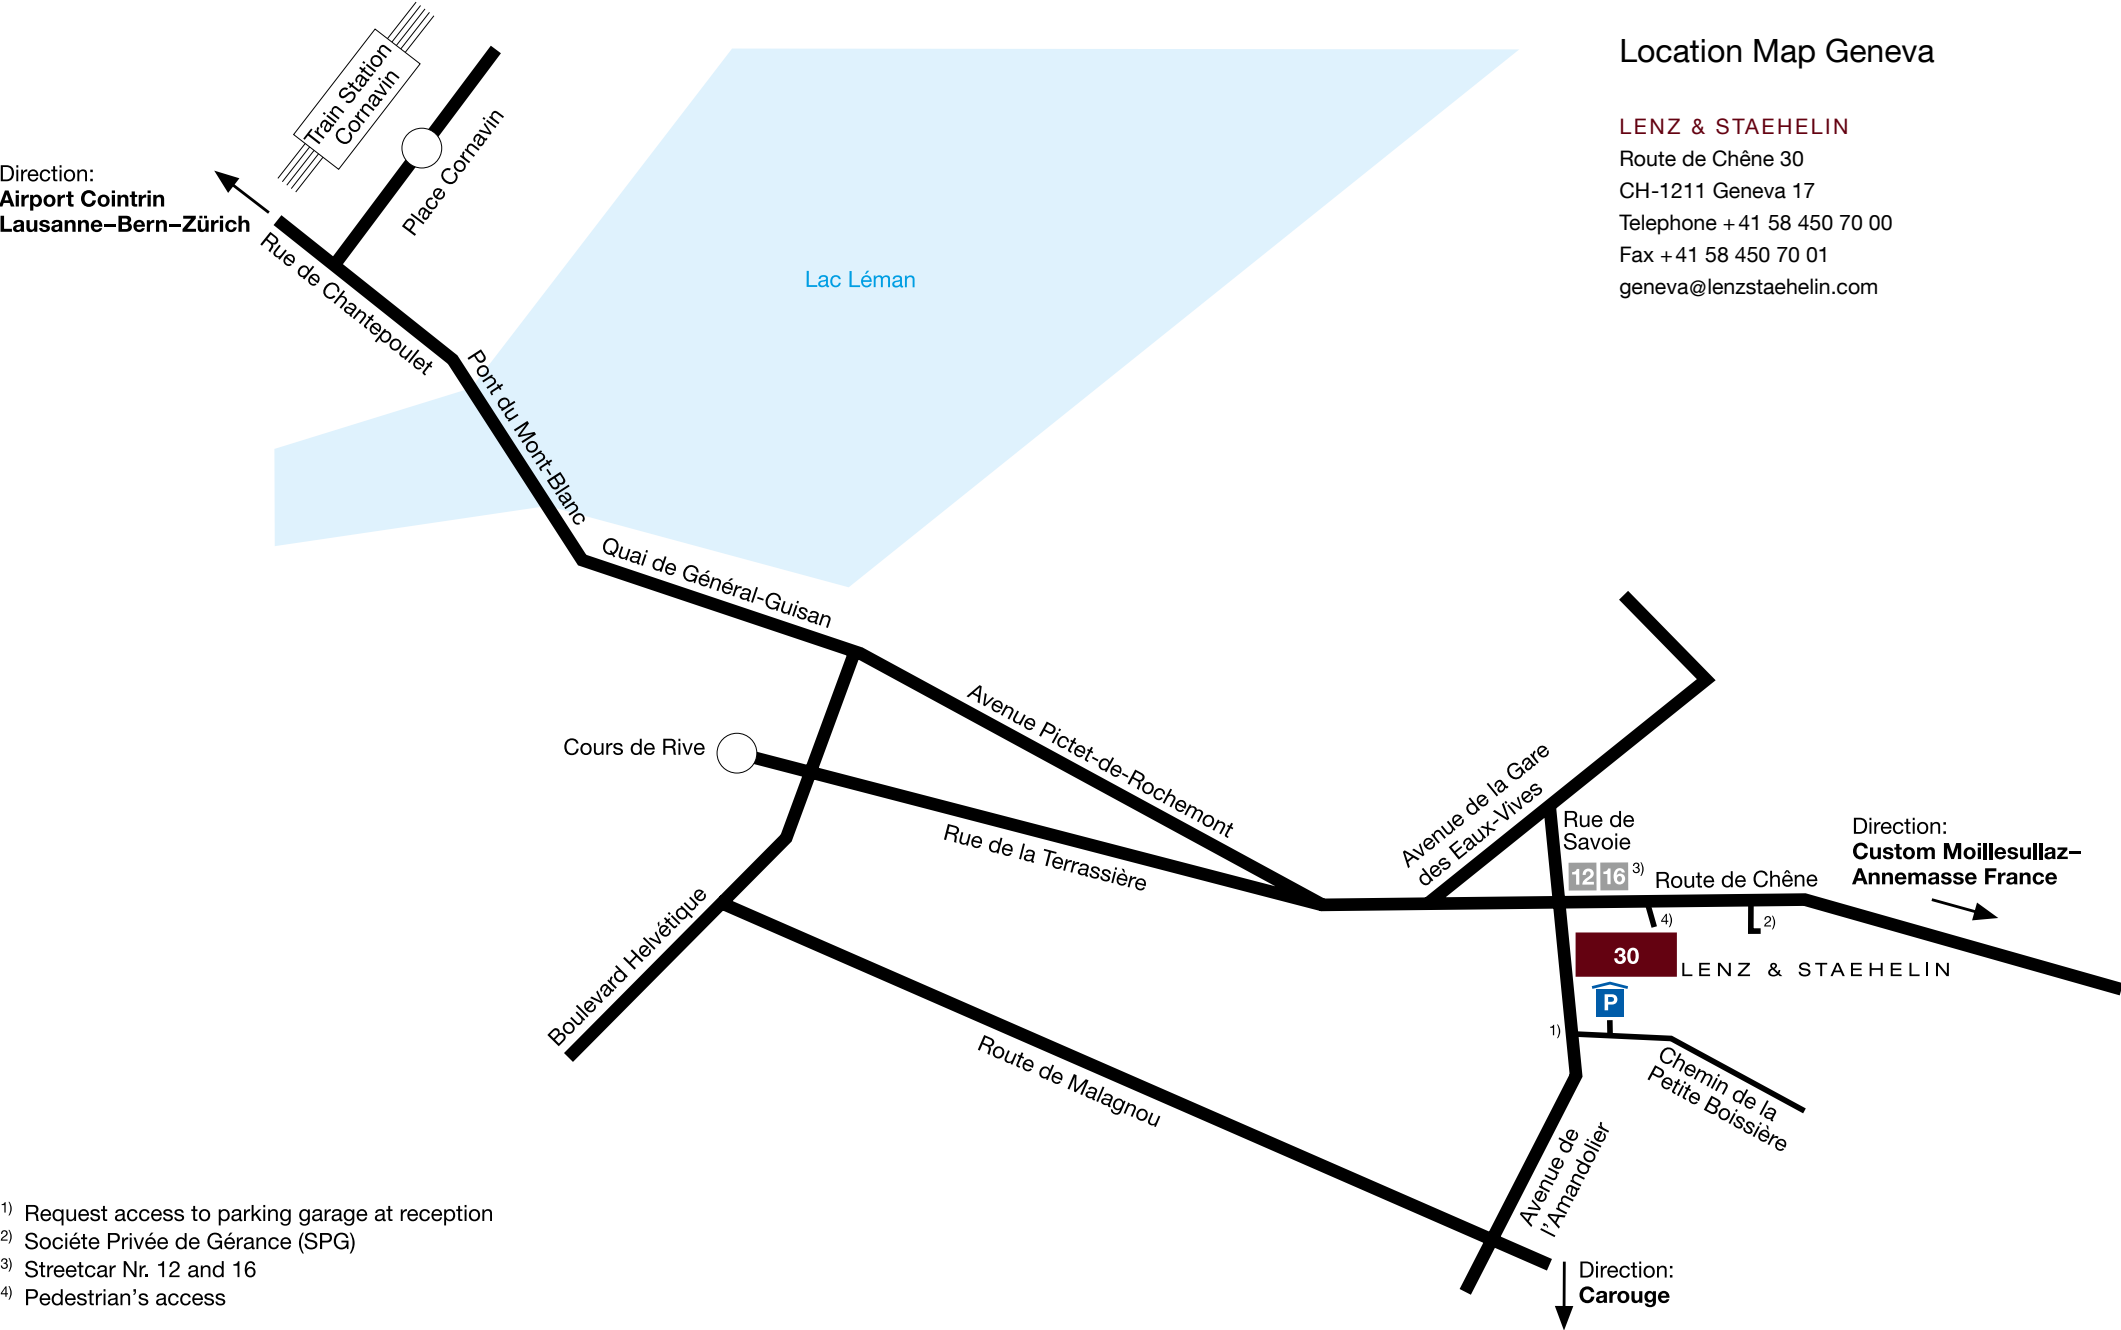

# Location Map Geneva

**LENZ & STAEHELIN**  
Route de Chêne 30  
CH-1211 Geneva 17  
Telephone +41 58 450 70 00  
Fax +41 58 450 70 01  
geneva@lenzstaehelin.com

- 1) Request access to parking garage at reception
- 2) Société Privée de Gérance (SPG)
- 3) Streetcar Nr. 12 and 16
- 4) Pedestrian's access